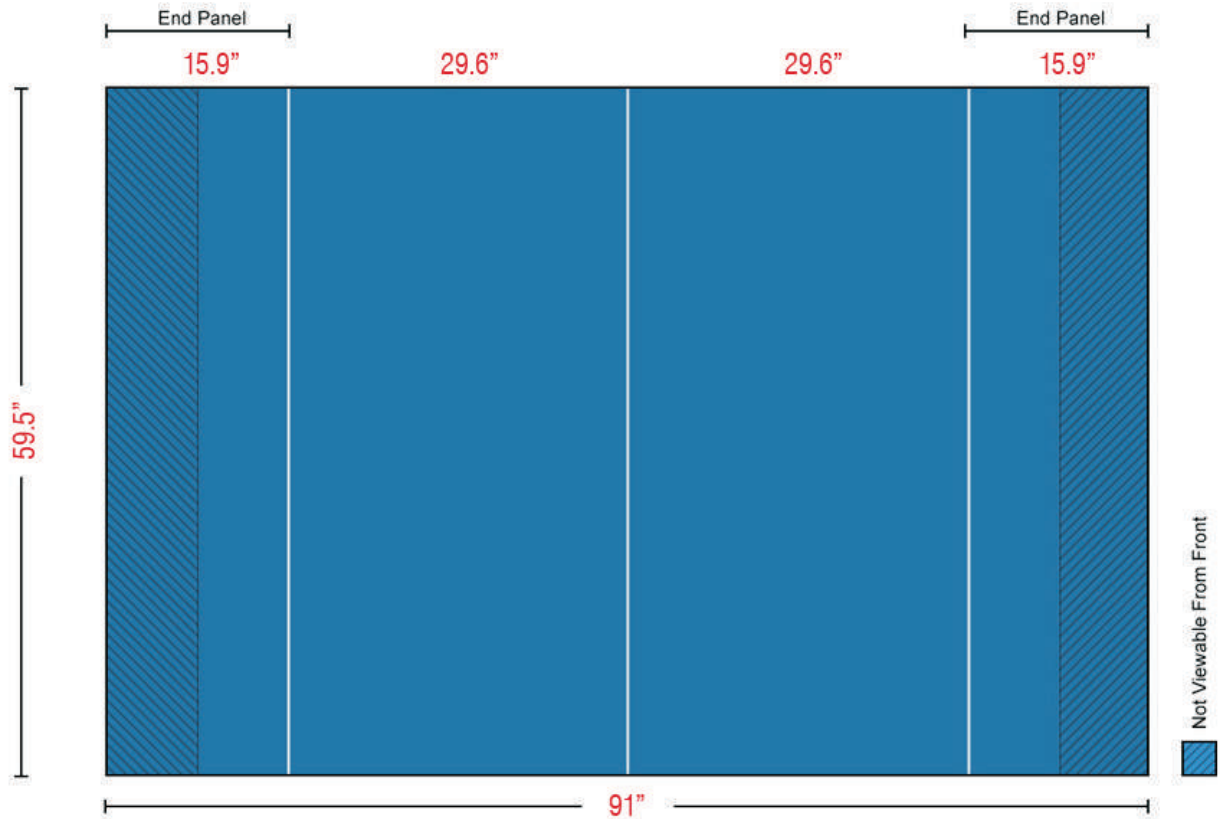

Paradigm Display Solutions

EXPRESS BANNER STANDS & TRADESHOW DISPLAYS

Arc 6ft. Table Top Popup System

Graphic Mural Panels or Fabric

Panel Dimensions

Artwork Checklist

Please Note:

- ° Above specs include a bleed, please design the layout EXACT size as above.
- ° The Final file for output should be submitted as a PRINT quality PDF file at actual size with a resolution of 150dpi or at half the scale with a resolution of 300dpi.
- ° Individual Files can be submitted for each Graphic Mural Panel or a single file containing all the panels.
- ° Other file formats are accepted such as JPEG, TIFF or EPS, keeping in mind the resolution as specified above.